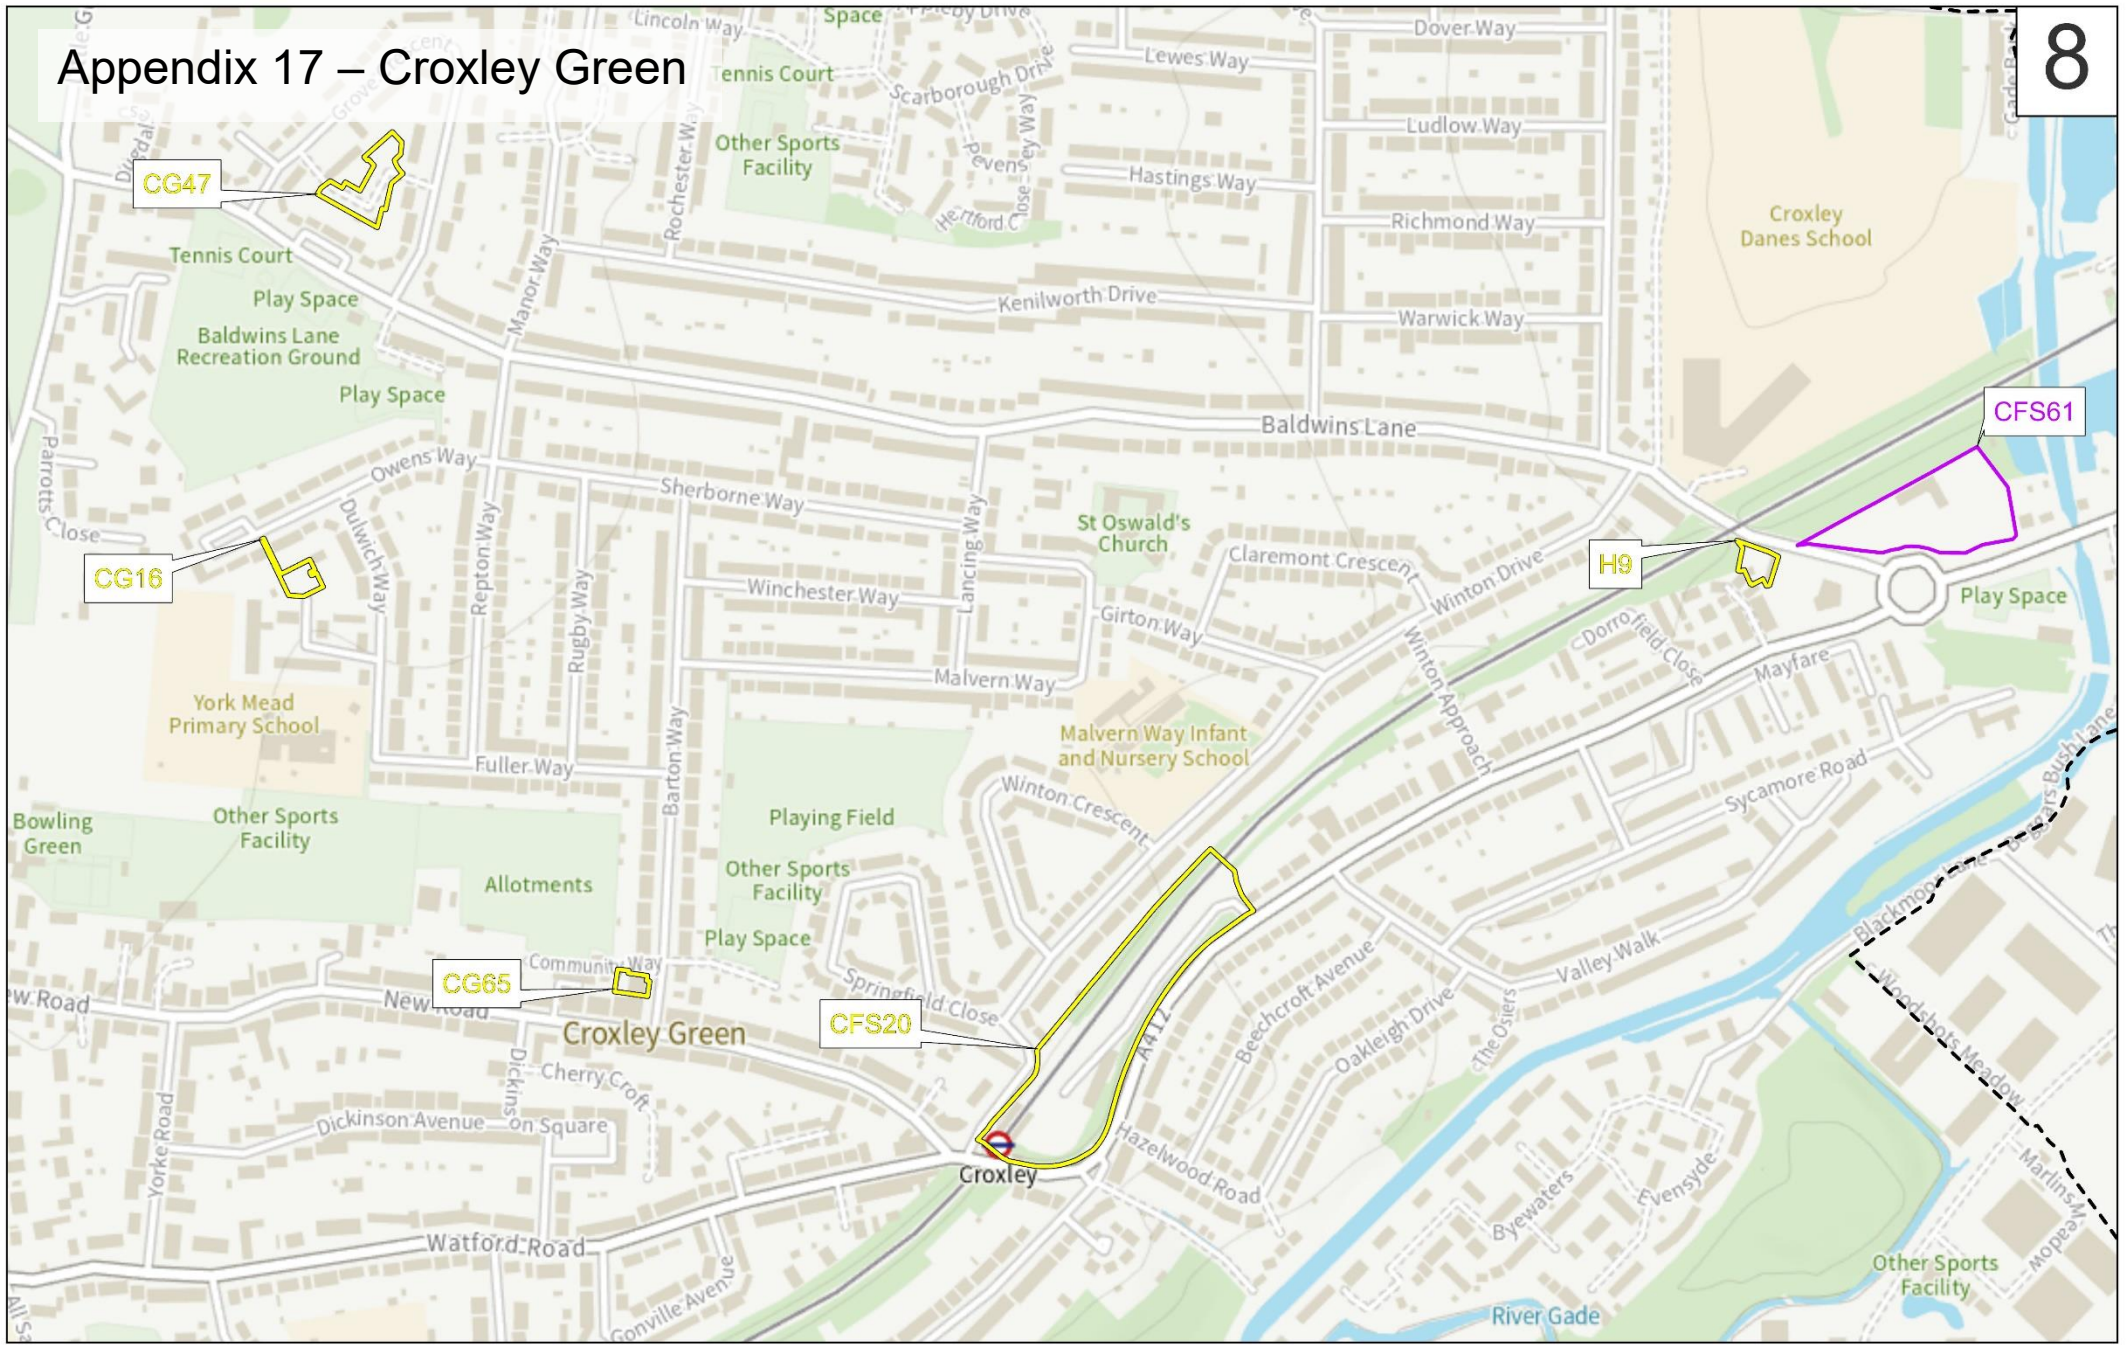

Appendix 17 – Croxley Green

Legend

- Brown Field Green Belt Site
- Low to Moderate Green Belt Harm Site
- Urban Brownfield Site
- <all other values>